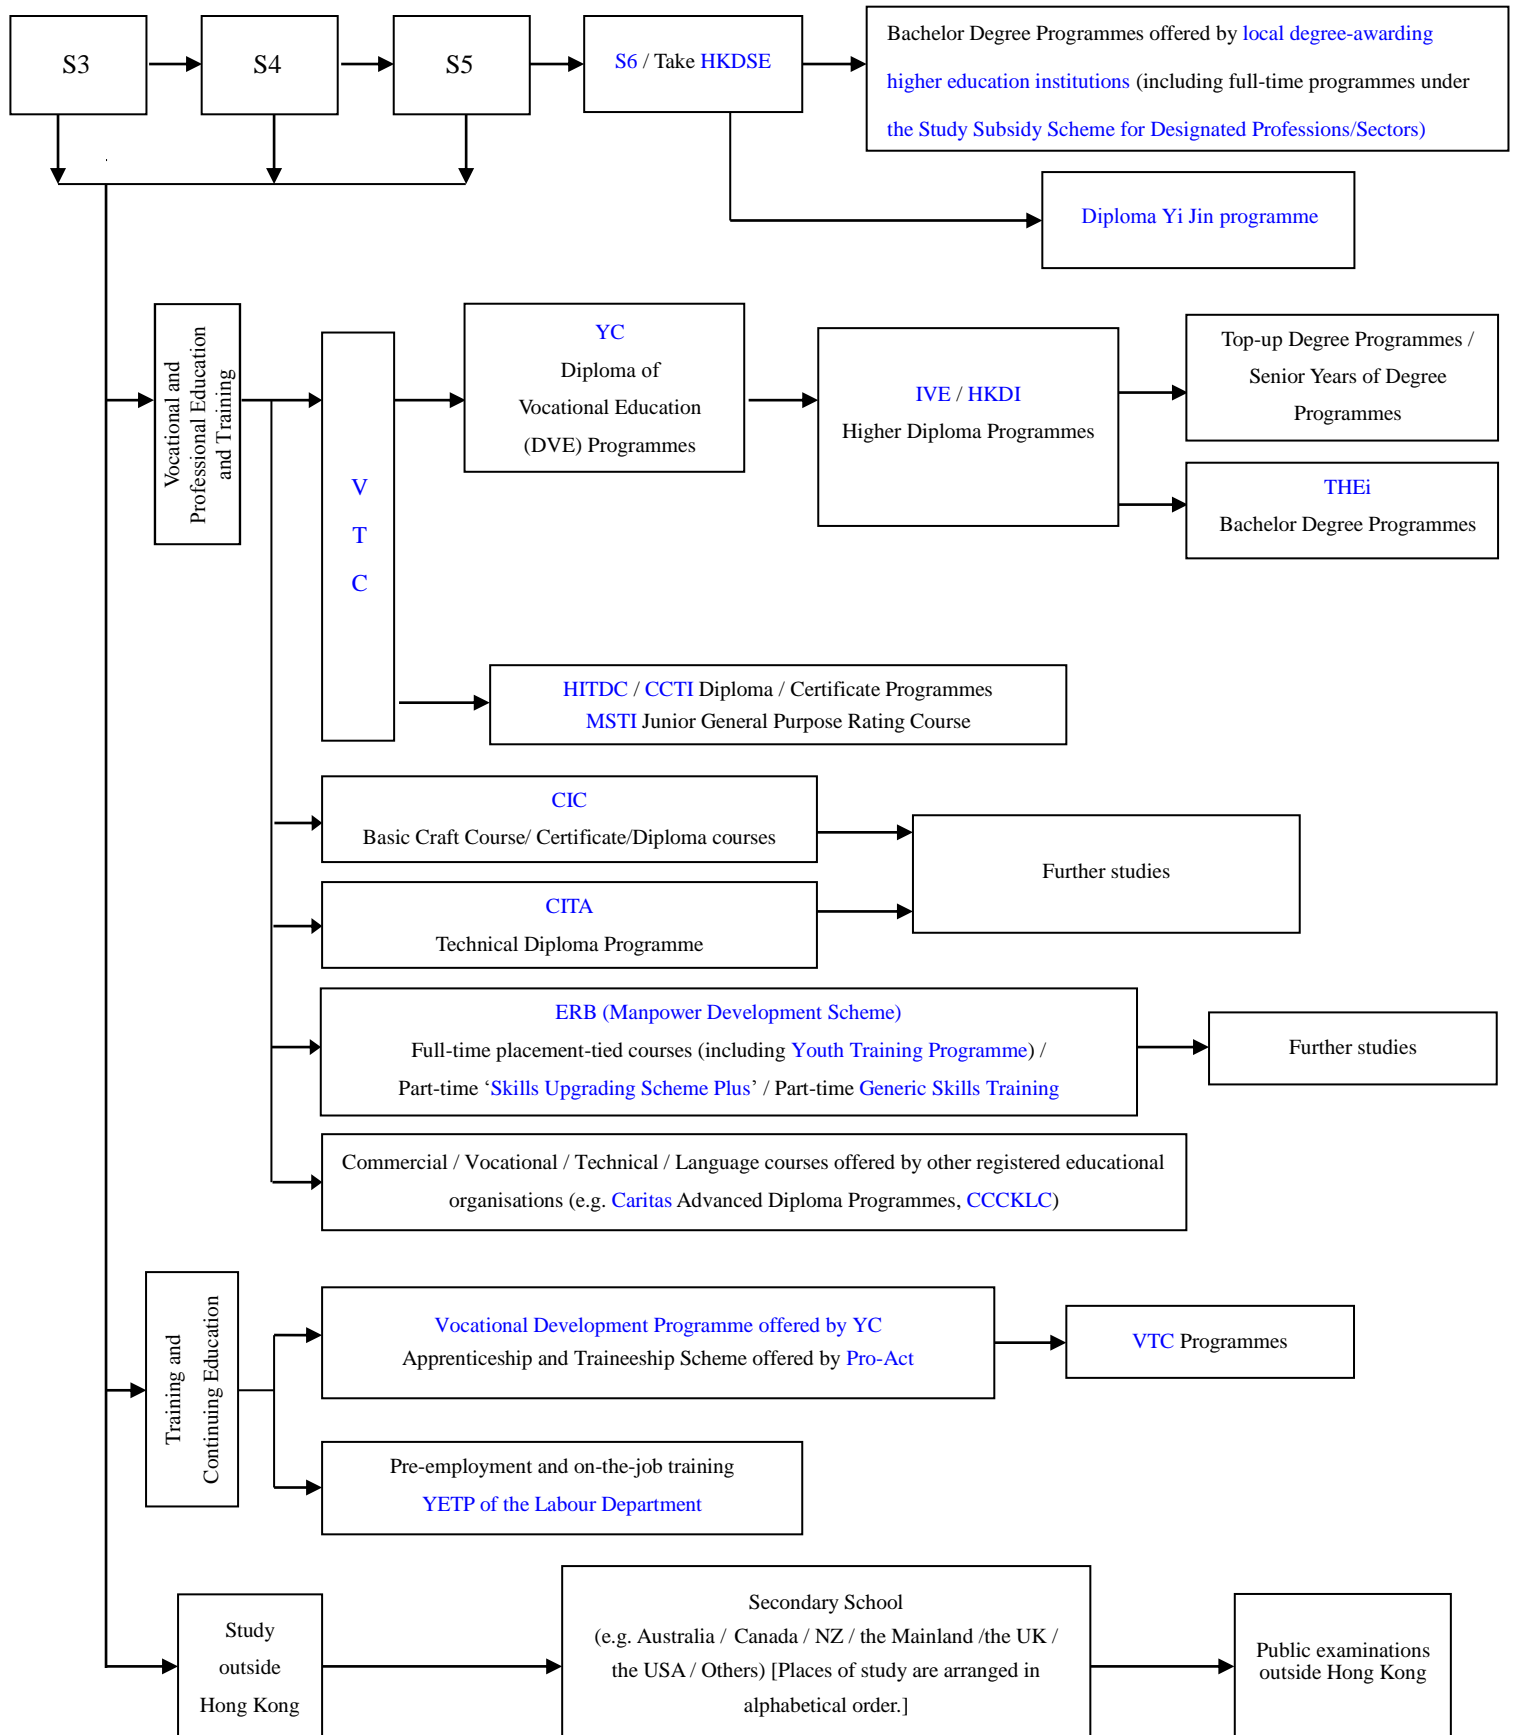

Study Paths for S3-S5 School Leavers under the New Academic Structure (NAS)

Caritas
CCCKLC
CCTI
CIC
CITA
ERB
HITDC
HKDI

Caritas Community & Higher Education Service
The Church of Christ in China Kung Lee College
Chinese Cuisine Training Institute
Construction Industry Council
Clothing Industry Training Authority
Employees Retraining Board
Hospitality Industry Training & Development Centre
Hong Kong Design Institute

HKDSE
IVE
MSTI
Pro Act
THEi
VTC
YC
YETP

Hong Kong Diploma of Secondary Education
Hong Kong Institute of Vocational Education
Maritime Services Training Institute
Pro-Act by VTC
Technological and Higher Education Institute of Hong Kong
Vocational Training Council
Youth College
Youth Employment and Training Programme